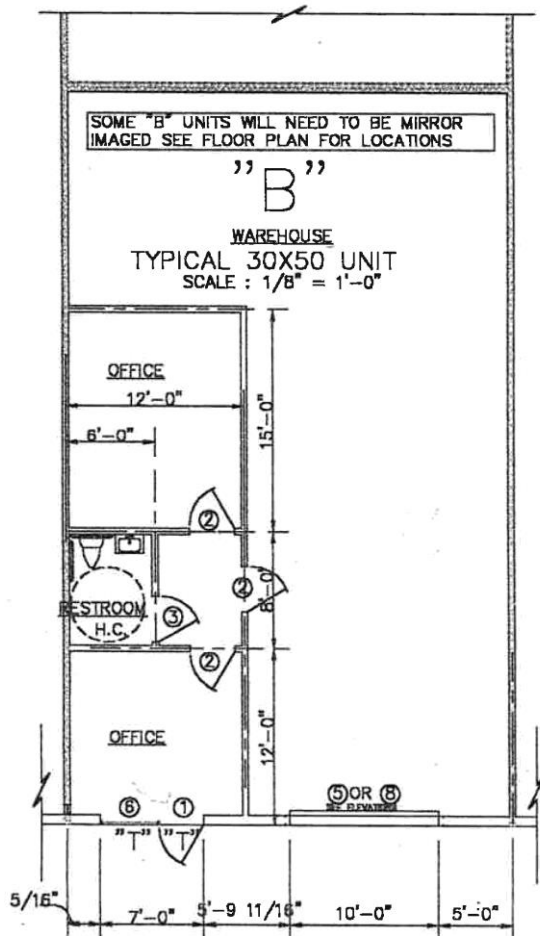

**745 Atlanta Road, Suite 208, Cumming, GA 30040**  
**1,500SF w/1 office and 1 restroom, partially temperature controlled**

**DEVELOPMENT FEATURES:**

- Available suite sizes range from 1000 to 3000 square feet
- Suite interiors include one or two offices and an ADA restroom
- Suites are partially or fully temperature controlled
- Ground level roll-up door access
- Commercial/light industrial zoning
- High-speed internet access available
- Common area loading dock