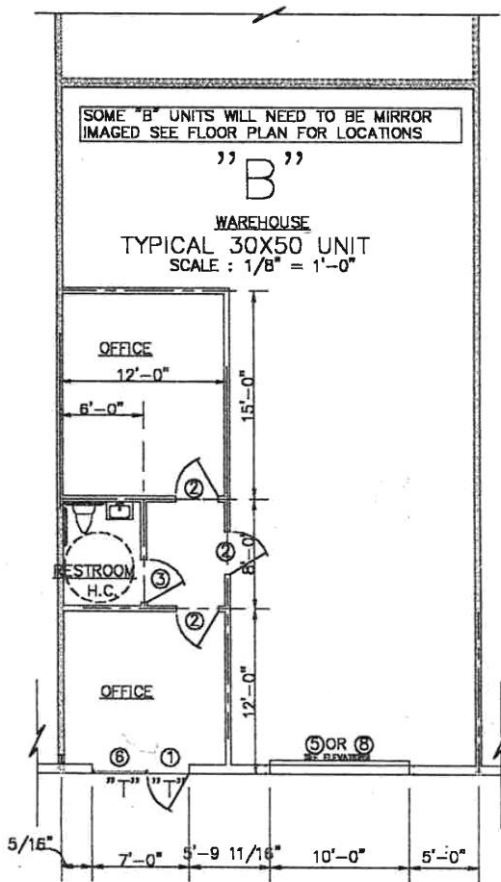

**745 Atlanta Road, Suite 108, Cumming, GA 30040**  
**1,500SF w/1 office and 1 restroom, fully temperature controlled**

**DEVELOPMENT FEATURES:**

- Available suite sizes range from 1000 to 3000 square feet
- Suite interiors include one or two offices and an ADA restroom
- Suites are partially or fully temperature controlled
- Ground level roll-up door access
- Commercial/light industrial zoning
- High-speed internet access available
- Common area loading dock