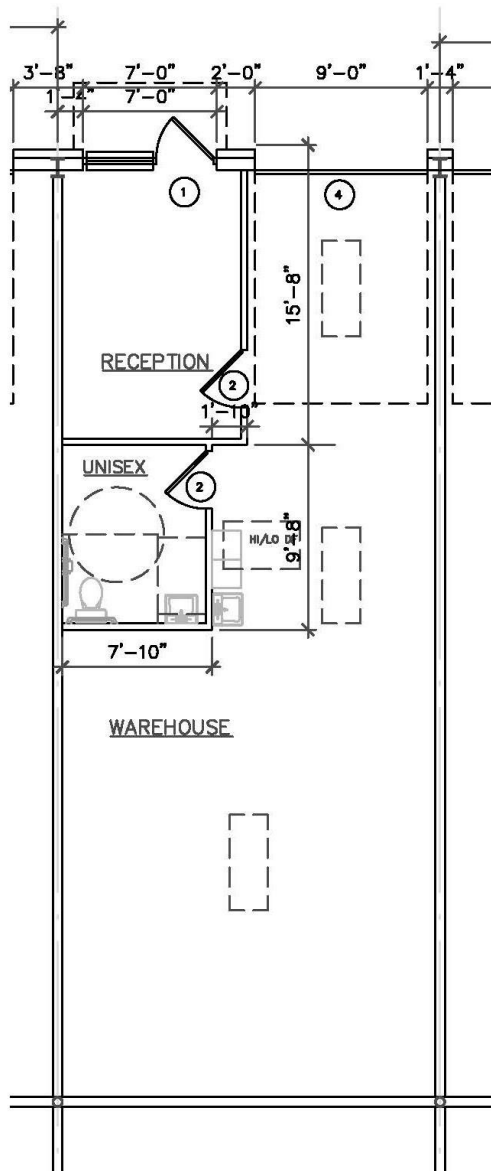

**2450 Freedom Parkway, Suite 106, Cumming, GA 30041**  
**1,000SF w/1 office and 1 restroom, partially temperature controlled**

**DEVELOPMENT FEATURES:**

- Available suite sizes range from 1000 to 2750 square feet
- Suite interiors include one or two offices and an ADA restroom
- Suites are fully or partially temperature controlled
- Ground level roll-up door access
- Commercial/light industrial zoning
- High-speed internet access available