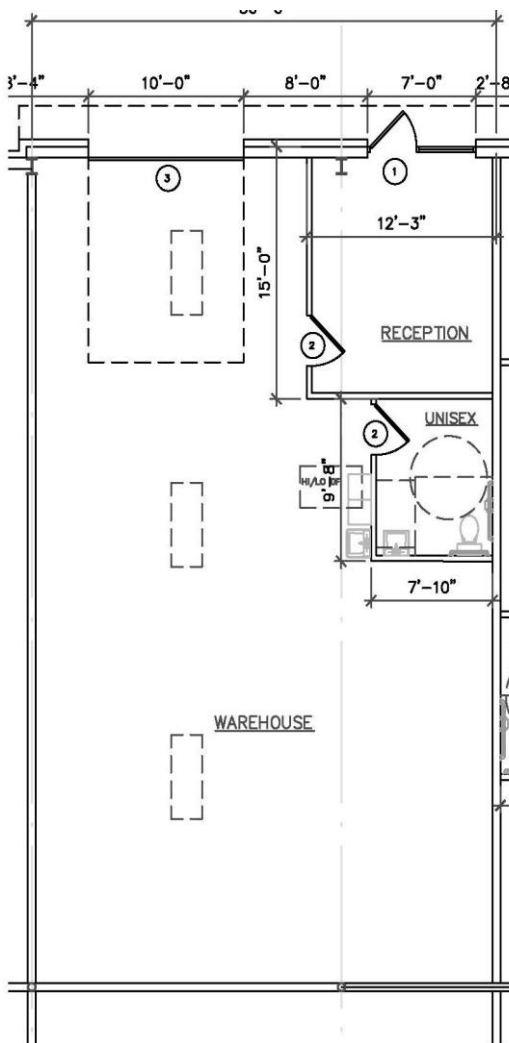

2450 Freedom Parkway, Suite 104, Cumming, GA 30041
1,500SF w/1 office and 1 restroom, fully temperature controlled

DEVELOPMENT FEATURES:

- Available suite sizes range from 1000 to 2750 square feet
- Suite interiors include one or two offices and an ADA restroom
- Suites are fully or partially temperature controlled
- Ground level roll-up door access
- Commercial/light industrial zoning
- High-speed internet access available