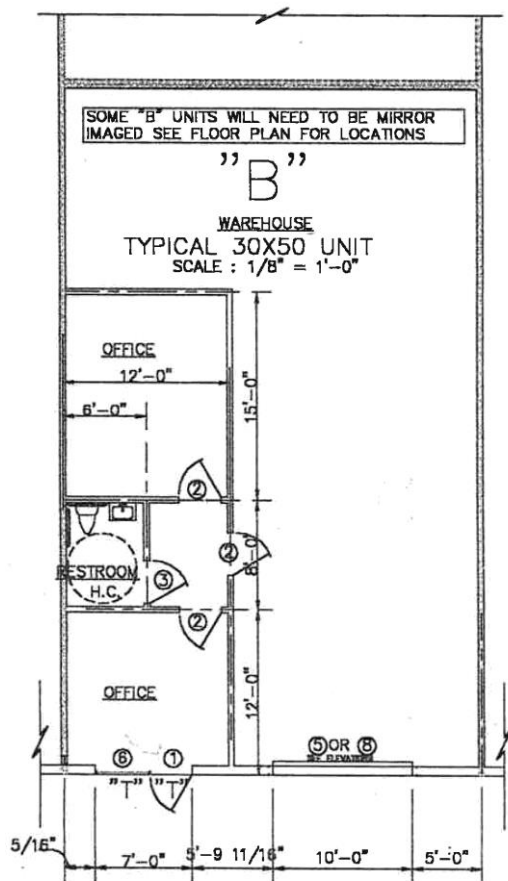

745 Atlanta Road, Suite 104, Cumming, GA 30040
1,500SF w/2 offices and 1 restroom, fully temperature controlled

DEVELOPMENT FEATURES:

- Available suite sizes range from 1000 to 3000 square feet
- Suite interiors include one or two offices and an ADA restroom
- Suites are partially or fully temperature controlled
- Ground level roll-up door access
- Commercial/light industrial zoning
- High-speed internet access available
- Common area loading dock