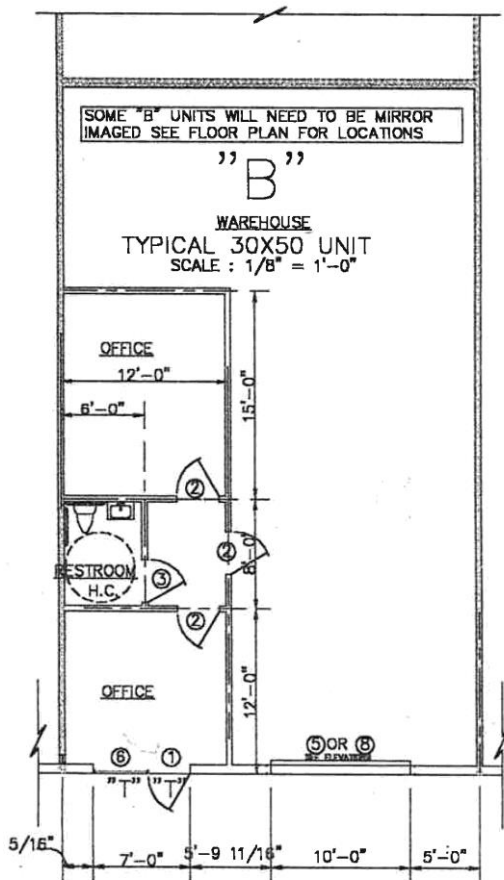

745 Atlanta Road, Suite 103, Cumming, GA 30040
1,500SF w/1 office and 1 restroom, partially temperature controlled

DEVELOPMENT FEATURES:

- Available suite sizes range from 1000 to 3000 square feet
- Suite interiors include one or two offices and an ADA restroom
- Suites are partially or fully temperature controlled
- Ground level roll-up door access
- Commercial/light industrial zoning
- High-speed internet access available
- Common area loading dock